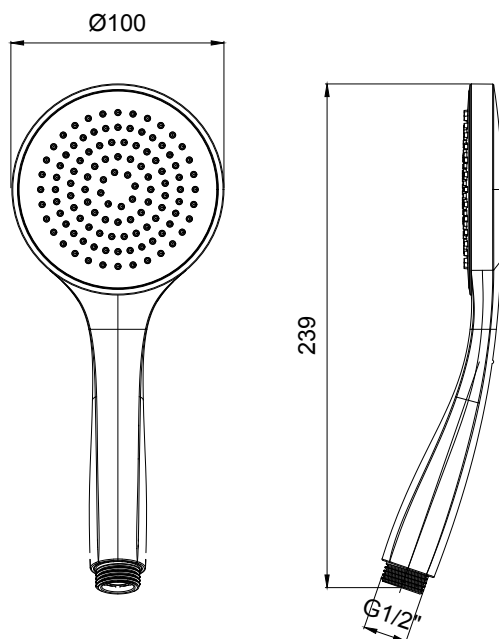

DIMENSIONS