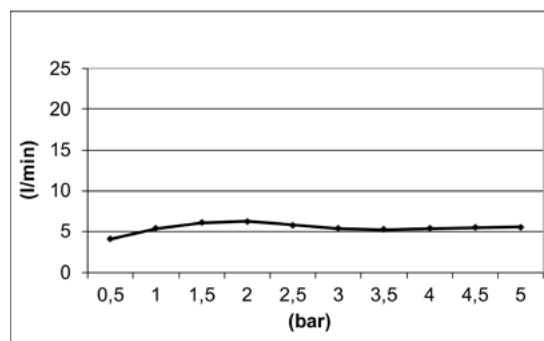

Product Type: **Velvet Hand Shower**
Product Code: **E082114**
Product Name: **Velvet 100**

Description: Doccia 100mm
Head Shower 100mm

Dimensions: ø100 mm
Material: ABS

Note: *connessione G1/2" - NPT*
Notes: *connection G1/2" - NPT*

Functions: 1 Way Velvet Rain

Finishes:

		Matt Colours		PVD Polished		PVD Brushed			
Chrome CR	Brushed Nickel BN								
		Matt Black MB	Matt White WM	Gold GO	DeepBlack DB	High Brass HB	Copper CO	Gun Metal GM	Absolute Black AB

DIMENSIONS

FLOWRATE