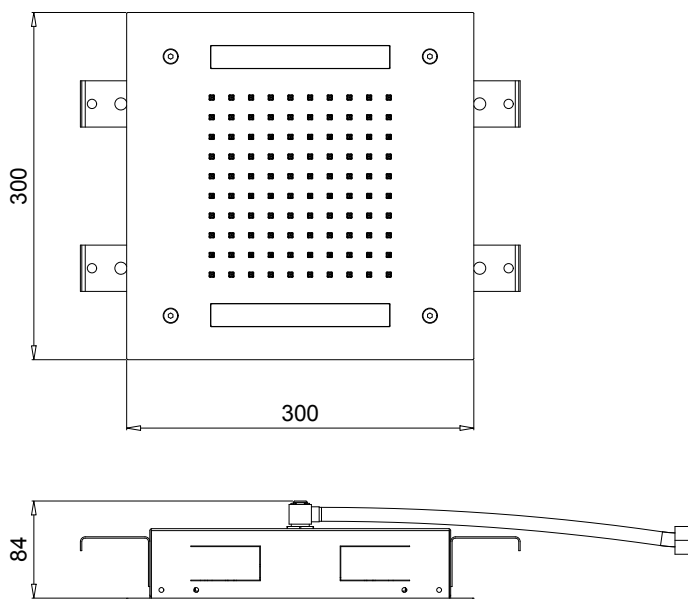

Product Type: **Chromotherapy**
 Product Code: **E044174**
 Product Name: **Easy Temptation**

Description: Soffione a incasso con Cromoterapia
Built-in Head Shower with Chromotherapy

Dimensions: 300x300 mm
 Material: Stainless Steel

DIMENSIONS

FLOWRATE

MIN: 1 bar | MAX: 5 bar | BEST: 3 bar

PRODUCT CARE

To avoid damages to the purchased equipment, please observe the following recommendations for use:

- Clean the plumbing before connecting the device.
- Periodically clean the water blade to avoid any limestone deposits that could compromise the good functioning.