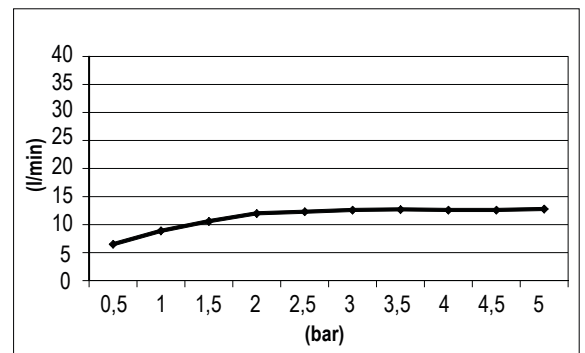

Product Type: **Chromotherapy**
 Product Code: **E044174**
 Product Name: **Easy Temptation**

Description: Soffione a incasso con Cromoterapia
Built-in Head Shower with Chromotherapy

Dimensions: 300x300 mm
 Material: Stainless Steel

DIMENSIONS

FLOWRATE

MIN: 1 bar | MAX: 5 bar | BEST: 3 bar

PRODUCT CARE

To avoid damages to the purchased equipment, please observe the following recommendations for use:

- Clean the plumbing before connecting the device.
- Periodically clean the water blade to avoid any limestone deposits that could compromise the good functioning.