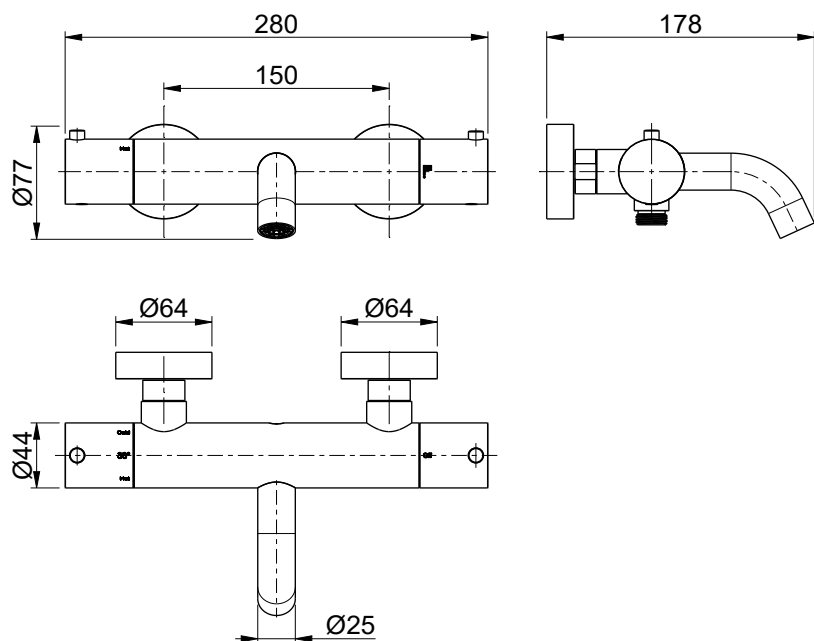

Product Type: **Thermostat**  
 Product Code: **E400007**  
 Product Name: **Bathtub External Thermostat**

Description: *Termostatico Esterno Vasca  
 Bathtub External Thermostat*

Dimensions: 280x178x77  
 Material: acciaio 316 | 316 stainless steel

## DIMENSIONS