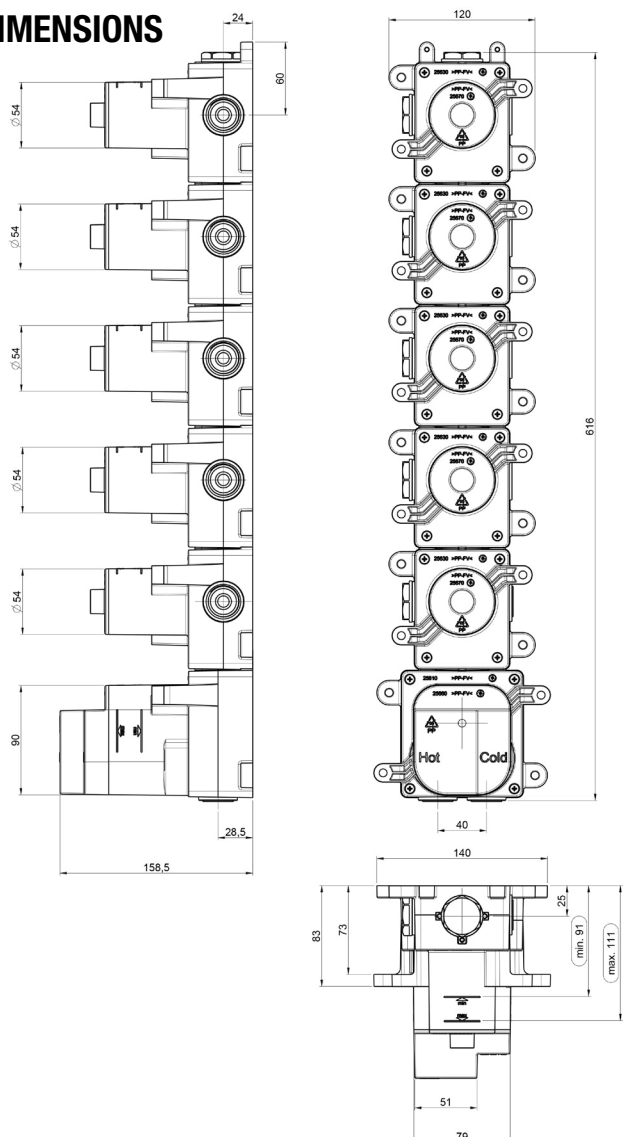

Product Type: **High Flow**  
 Product Code: **E176306**  
 Product Name: **Modulo incasso 6 vie**  
**6-way concealed module**

Description: modulo incasso a 6 vie con 4 vitoni e 1 deviatore  
*6-way concealed module with 4 valves and 1 diverter*

### DIMENSIONS