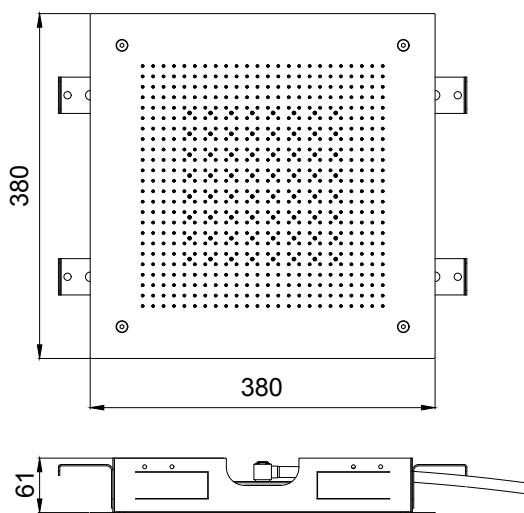

Product Type: **Velvet Collection**
 Product Code: **E044282**
 Product Name: **Temptation Velvet**

Description: Soffione a incasso
Built-in Head Shower

Dimensions: 380x380 mm
 Acciaio | Stainless Steel

Material: **conessioni | connections G1/2" / NPT**
 Notes: **completamente ispezionabile | completely inspectionable**
telaio incasso e kit di connessione inclusi | built-in frame and connection kit included

DIMENSIONS

FLOWRATE

MIN: 1 bar | MAX: 5 bar | BEST: 3 bar

PRODUCT CARE

To avoid damages to the purchased equipment, please observe the following recommendations for use:

- Clean the plumbing before connecting the device.
- Periodically clean the water blade to avoid any limestone deposits that could compromise the good functioning.