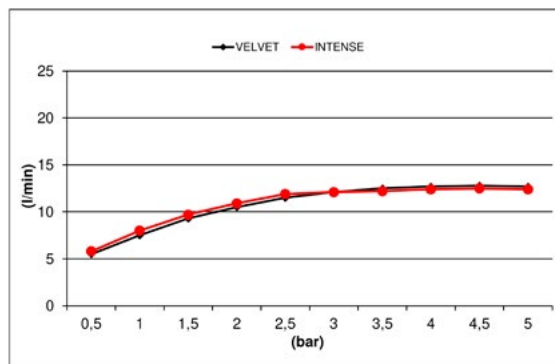

Product Type: **Velvet Collection**
 Product Code: **E044282**
 Product Name: **Temptation Velvet**

Description: Soffione a incasso
Built-in Head Shower

Dimensions: 380x380 mm
 Acciaio | Stainless Steel

Functions: 2 Way | Velvet Rain | Intense Rain

Finishes: **Stainless Steel** | **Matt Colours** | **PVD Polished** | **PVD Brushed**

Mirror MS	Brushed BS	Matt Black MB	Matt White WM	Gold GO	Deep Black DB	High Brass HB	Copper CO	Gun Metal GM	Absolute Black AB

DIMENSIONS

FLOWRATE

MIN: 1 bar | MAX: 5 bar | BEST: 3 bar

PRODUCT CARE

To avoid damages to the purchased equipment, please observe the following recommendations for use:

- Clean the plumbing before connecting the device.
- Periodically clean the water blade to avoid any limestone deposits that could compromise the good functioning.