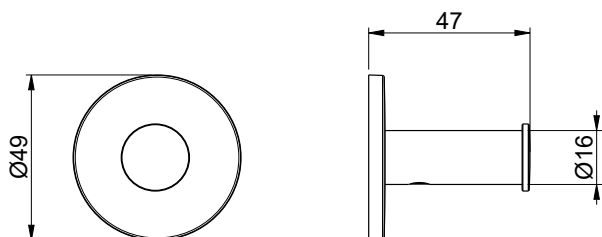

DIMENSIONS