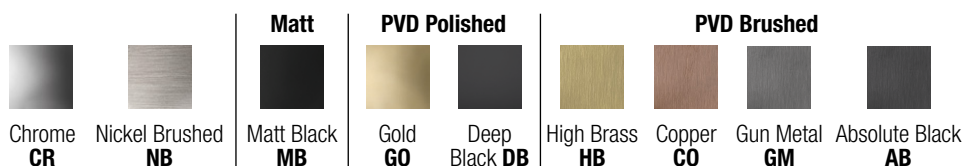

Product Type: **Shower Accessories**
Product Code: **E310002**
Product Name: **Bathrobe Holder**

Description: Porta Accappatoio
Bathrobe Holder

Dimensions: Ø16x47 mm
Material: ottone | *brass*

Notes:

Functions:

Finishes:

DIMENSIONS