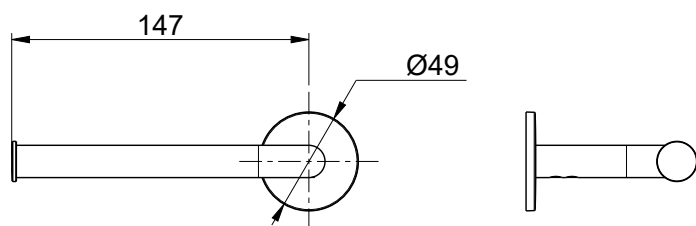

DIMENSIONS