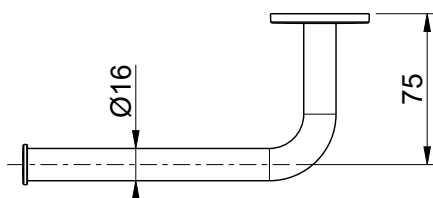

DIMENSIONS