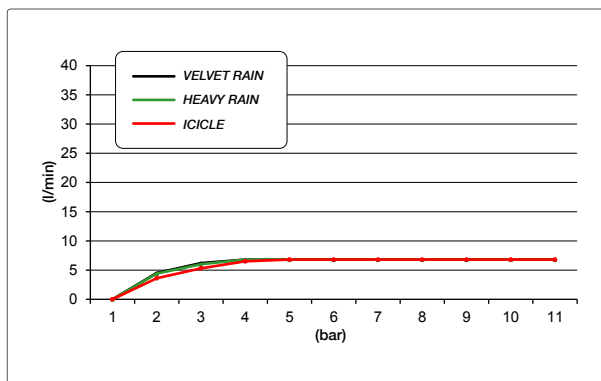

Product Type: **Hand Shower**
Product Code: **E082136**
Product Name: **Sense Icicle**

Description: *Doccia multigetto
multifunction hand shower*

Dimensions: erogatore Ø110 | diffusore Ø110
Material: ABS

Notes: *con erogatore nero
with black diffuser*

Functions:

3 Way	Hand Shower	Velvet Rain	Heavy Rain	Icicle

Finishes:

		Matt		PVD Polished		PVD Brushed			
Chrome CR	Nickel Brushed NB								
		Matt Black MB	Matt White MW	Gold GO	Deep Black DB	High Brass HB	Copper CO	Gun Metal GM	Absolute Black AB

DIMENSIONS

FLOWRATE