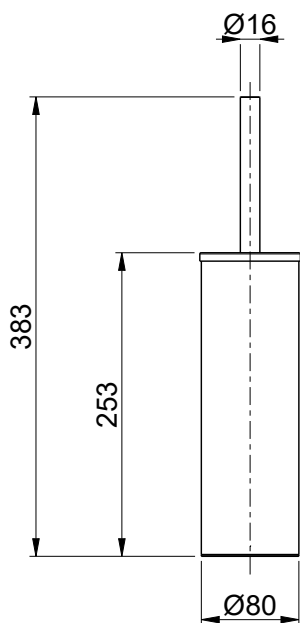

Product Type: **Shower Accessories**
Product Code: **E068004**
Product Name: **Toilet Brush Holder**

Description: Porta Scopino da Appoggio
Brush Holder Floor

Dimensions: Ø80x383 mm
Material: acciaio | steel

Notes: Disponibile anche in Acciaio 316.
Also available in 316 Stainless Steel.

Finishes:

		Matt		PVD Polished		PVD Brushed			
Chrome CR	Nickel Brushed NB								
		Matt Black MB	Matt White MW	Gold GO	Deep Black DB	High Brass HB	Copper CO	Gun Metal GM	Absolute Black AB

DIMENSIONS