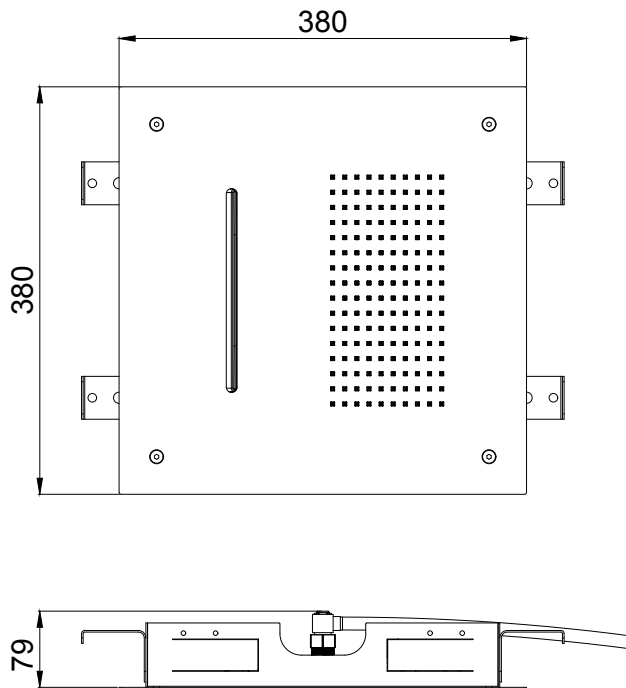

DIMENSIONS