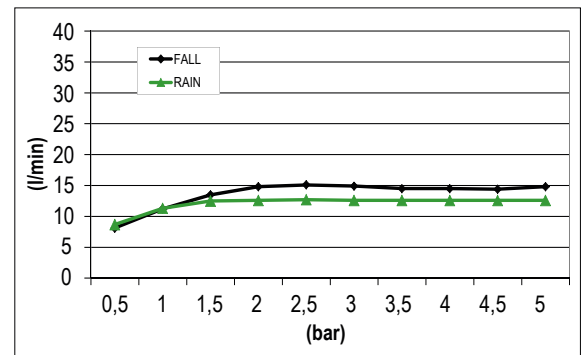

Product Type: **Built-In Head Shower**  
 Product Code: **E044216**  
 Product Name: **Square Temptation**

Description: Soffione a incasso  
*Built-in Head Shower*

Dimensions: 380x380 mm  
 Material: Acciaio 316 | 316 Stainless Steel

**FLOWRATE**

**MIN: 1 bar | MAX: 5 bar | BEST: 3 bar**