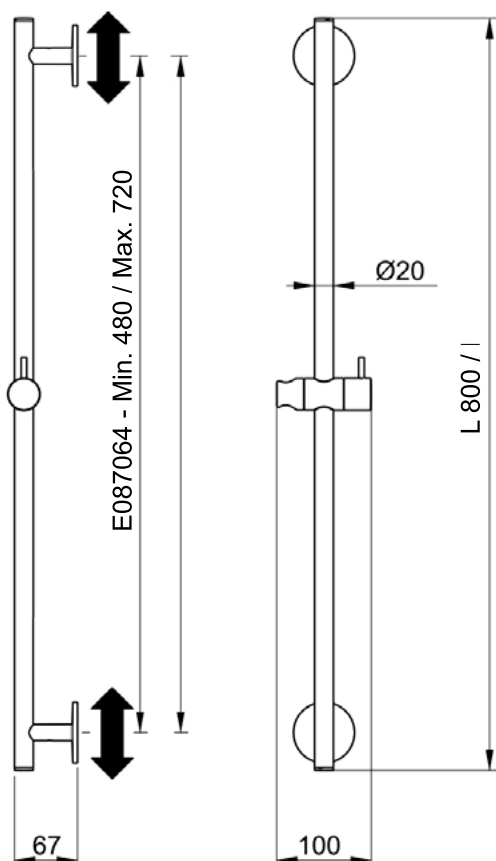

Product Type: **Slide Bar**
 Product Code: **E087064**
 Product Name: **Flexi Round**

Description: Saliscendi con rosoni tondi regolabile in altezza
Slide Bar with round rosettes adjustable in height

Dimensions: E087064 L800 -
 Material: Brass / ABS

Note: regolabile in altezza
 Notes: *adjustable in height*

Functions:

1 Way

Rain

Finishes:

Chrome
CR

DIMENSIONS

PRODUCT CARE