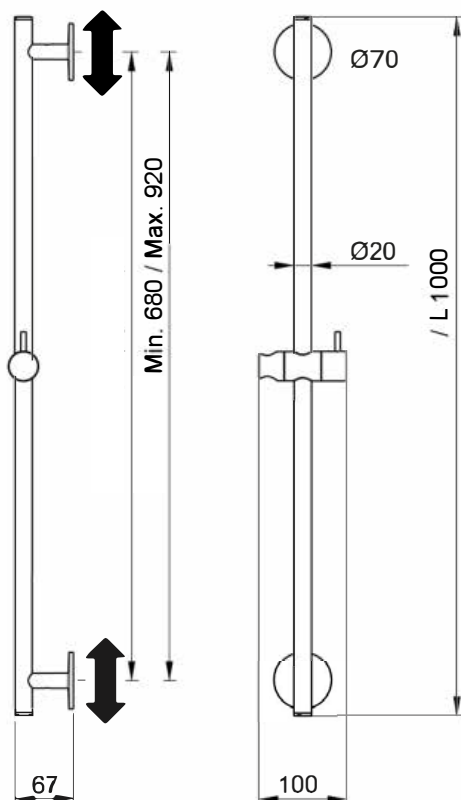

Product Type: **Slide Bar set**
 Product Code: **E144065**
 Product Name: **Flexi Round**

Description: Set Saliscendi con rosoni tonde regolabile in altezza comprensivo di doccia e flessibile
Slide Bar set with round rosettes adjustable in height with hand shower and flex hose

Dimensions: L1000 mm
 Material: Brass

Note: **saliscendi:** E087065 Flexi Round | **doccia:** E082108 Posh | **flessibile:** C084043
 Notes: **slidebar:** E087065 Flexi Round | **hand shower:** E082108 Posh | **flex:** C084043

Functions:  1 Way |  Rain

Finishes:

		Painted		PVD Polished		PVD Brushed		
Chrome CR	Nichel Brushed BS							
		Matt Black MB	Matt White WM	Gold GO	Deep Grey DG	High Brass HB	Copper CO	Gun Metal GM

DIMENSIONS