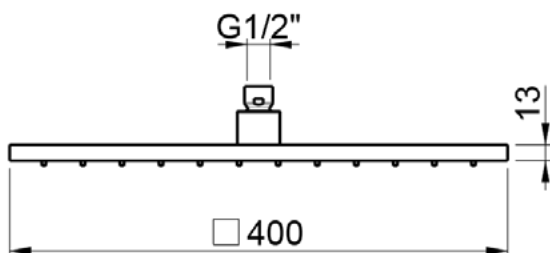

Product Type: **Emotion Head Shower**
 Product Code: **E044070**
 Product Name: **Square Emotion**
 Description: Soffione Emotion Quadro
Square Emotion Head Shower
 Dimensions: 400x400 mm

Note: con cartuccia che ottimizza l'esperienza della doccia, attacco 1/2" gas
 Notes: *water cartridge system to maximize your shower experience, 1/2" gas connection*

Functions:

1 Way

Rain

Finishes:

Chrome
CR

Nichel Brushed
BS

DIMENSIONS

FLOWRATE