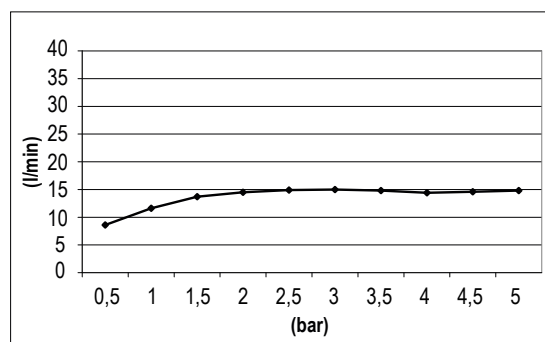

Product Type: **Emotion Head Shower**
 Product Code: **E044070**
 Product Name: **Square Emotion**
 Description: Soffione Emotion Quadro
Square Emotion Head Shower
 Dimensions: 400x400 mm

Note: con cartuccia che ottimizza l'esperienza della doccia, attacco 1/2" gas
 Notes: *water cartridge system to maximize your shower experience, 1/2" gas connection*

Functions:

1 Way

Rain

Finishes:

Chrome
CR

Nichel Brushed
BS

DIMENSIONS

FLOWRATE