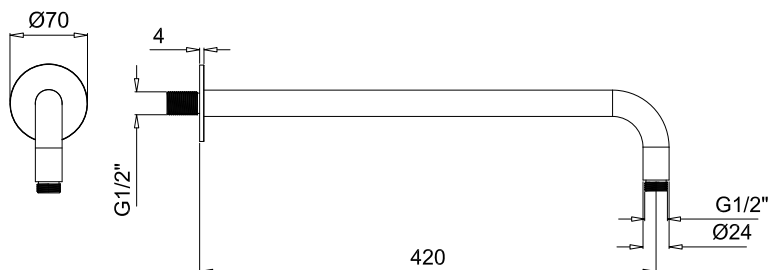

Product Type: **Shower Arm**  
 Product Code: **E021115**  
 Product Name: **Wall Arm L 420 mm**

Description: **Braccio doccia con rosone tondo L 420 mm**  
*Wall arm shower with round rosette L 420 mm*

Dimensions: **L420 mm**  
 Material: **Ottone | Brass**

Notes:

Functions:  1 Way

Finishes:

		<b>Matt Colours</b>		<b>PVD Polished</b>		<b>PVD Brushed</b>			
<b>Chrome</b> <b>CR</b>	<b>Nickel Brushed</b> <b>NB</b>								
		<b>Matt Black</b> <b>MB</b>	<b>Matt White</b> <b>WM</b>	<b>Gold</b> <b>GO</b>	<b>Deep Black</b> <b>DB</b>	<b>High Brass</b> <b>HB</b>	<b>Copper</b> <b>CO</b>	<b>Gun Metal</b> <b>GM</b>	<b>Absolute Black</b> <b>AB</b>

## DIMENSIONS