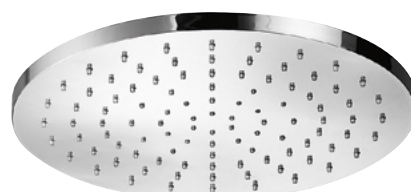

E044043

ROUND EMOTION SHOWER HEAD - ABS

E044040

ROUND EMOTION SHOWER HEAD - OTTONE -
BRASS