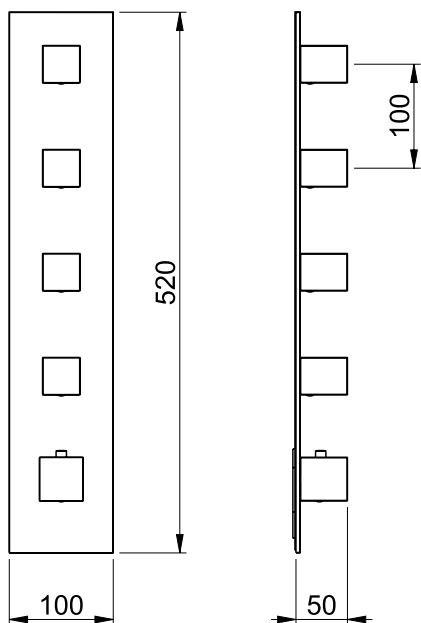

Product Type: **Water Control**
 Product Code: **E180064**
 Product Name: **Estetiche per High Flow**
 Description: *Estetiche maniglia quadra placca quadra*
Square handle with square plate trim set
 Dimensions: *placca 100x520 mm*
 Material: *plate 100x520 mm*

DIMENSIONS

TO GO WITH

E176004 modulo incasso termostatico
 con 4 vitoni
 thermostatic concealed
 module with 4 valves

PRODUCT CARE

To avoid damages to the purchased equipment, please observe the following recommendations for use: