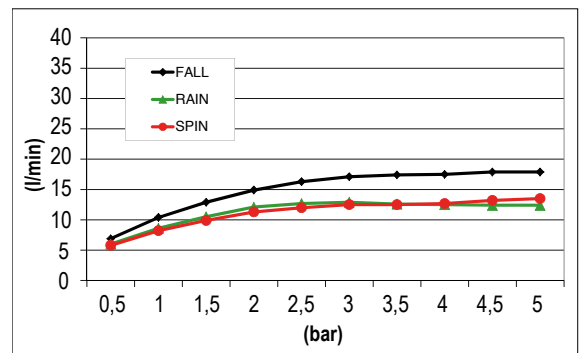

Product Type: **Chromotherapy**
 Product Code: **E044190**
 Product Name: **Temptation Multifunction**

Description: Soffione a incasso con Cromoterapia
Built-in Head Shower with Chromotherapy

Dimensions: 630x480 mm
 Material: Stainless Steel

Functions:

- Chromotherapy
- 3 Way
- Rain
- Cascade
- Spin

Finishes:

Stainless Steel		Matt Colours		PVD Polished		PVD Brushed			
Mirror MS	Brushed BS	Matt Black MB	Matt White WM	Gold GO	DeepBlack DB	High Brass HB	Copper CO	Gun Metal GM	Absolute Black AB

DIMENSIONS

FLOWRATE

MIN: 1 bar | MAX: 5 bar | BEST: 3 bar

PRODUCT CARE

To avoid damages to the purchased equipment, please observe the following recommendations for use:

- Clean the plumbing before connecting the device.
- Periodically clean the water blade to avoid any limestone deposits that could compromise the good functioning.