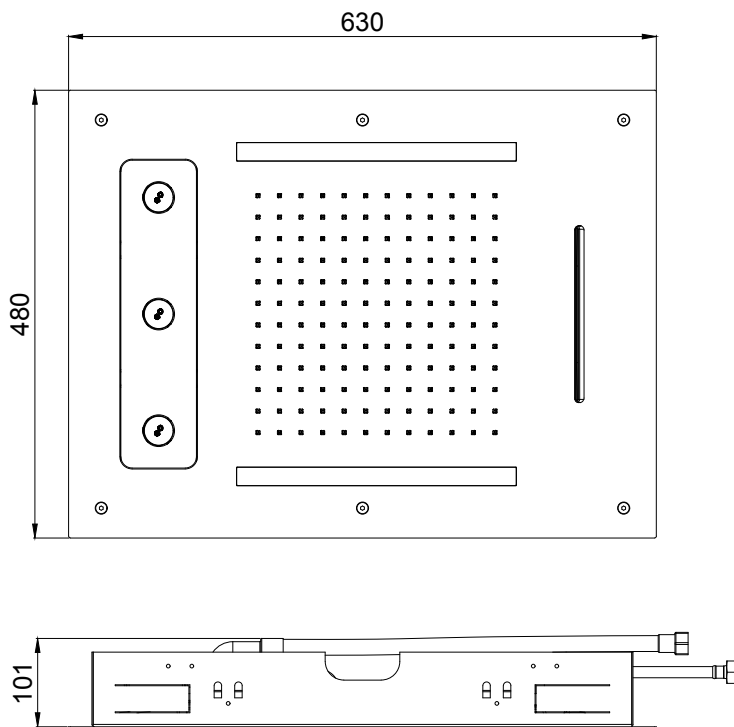

Product Type: **Chromotherapy**
 Product Code: **E044190**
 Product Name: **Temptation Multifunction**

Description: Soffione a incasso con Cromoterapia
Built-in Head Shower with Chromotherapy

Dimensions: 630x480 mm
 Material: Stainless Steel

DIMENSIONS

FLOWRATE

MIN: 1 bar | MAX: 5 bar | BEST: 3 bar

PRODUCT CARE

To avoid damages to the purchased equipment, please observe the following recommendations for use:

- Clean the plumbing before connecting the device.
- Periodically clean the water blade to avoid any limestone deposits that could compromise the good functioning.