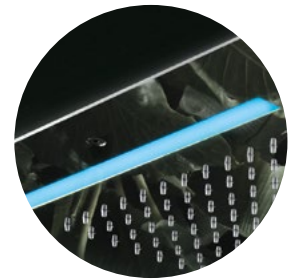

Product Type: **Chromotherapy**
 Product Code: **E044190**
 Product Name: **Temptation Multifunction**

Description: Soffione a incasso con Cromoterapia
Built-in Head Shower with Chromotherapy

Dimensions: 630x480 mm
 Material: Stainless Steel

Note: connessioni | *connections* **G1/2" / NPT**
 Notes: con **telecomando e trasformatore** per cromoterapia inclusi
with chromotherapy remote control and transformer included
telaio incasso e kit di connessione inclusi | *built-in frame and connection kit included*
tecnologia RGB con strisce led | *RGB technology with led stripes*
completamente ispezionabile | *completely inspectionable*
 include kit fissaggio **security fix** per soffioni pesanti | *includes security fix kit for heavy shower heads*

Functions:

- Chromotherapy
- 3 Way
- Rain
- Cascade
- Spin

Finishes:

Stainless Steel		Matt Colours		PVD Polished		PVD Brushed			
Mirror MS	Brushed BS	Matt Black MB	Matt White WM	Gold GO	DeepBlack DB	High Brass HB	Copper CO	Gun Metal GM	Absolute Black AB