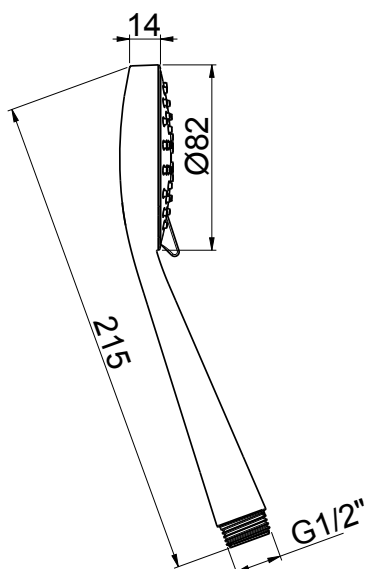

Product Type: **Hand Showers**
 Product Code: **E082079**
 Product Name: **Easy 80**
 Description: *Doccia Due Funzioni*
Dual Function Hand Shower
 Dimensions: Ø 82mm
 Material: ABS

Note: doccia tubolare monogetto
 Notes: *monojet hand shower*

Functions:  2 Way |  Rain |  Massage

Finishes:  Chrome
CR

DIMENSIONS

FLOWRATE

PRODUCT CARE

To avoid damages to the purchased equipment, please observe the following recommendations for use:

- Clean the plumbing before connecting the device.
- Periodically clean the water blade to avoid any limestone deposits that could compromise the good functioning.