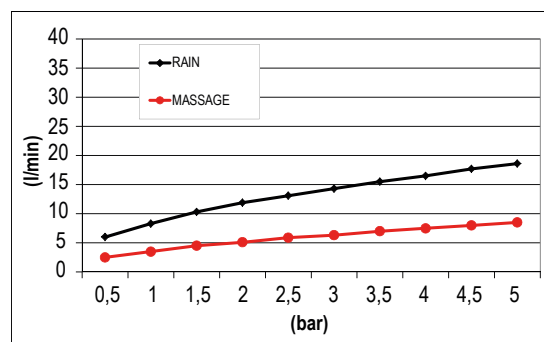

Product Type: **Hand Showers**
 Product Code: **E082079**
 Product Name: **Easy 80**
 Description: *Doccia Due Funzioni*
Dual Function Hand Shower
 Dimensions: Ø 82mm
 Material: ABS

Note: doccia tubolare monogetto
 Notes: *monojet hand shower*

Functions:  2 Way |  Rain |  Massage

Finishes:  Chrome
CR

DIMENSIONS

FLOWRATE

PRODUCT CARE

To avoid damages to the purchased equipment, please observe the following recommendations for use:

- Clean the plumbing before connecting the device.
- Periodically clean the water blade to avoid any limestone deposits that could compromise the good functioning.