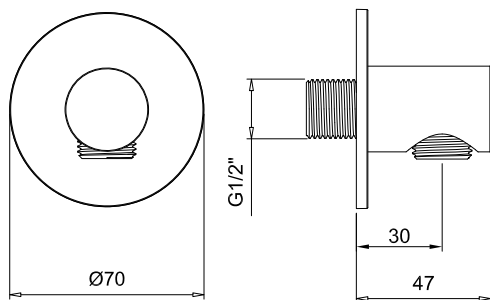

Product Type: **Water Outlet**  
 Product Code: **E095040**  
 Product Name: **Water Outlet**

Description: presa acqua senza supporto - rosone tondo  
 water outlet without stand - round rosette

Dimensions: rosette 70 mm  
 Material: Ottone | Brass

Functions:

1 Way

Finishes:

## DIMENSIONS