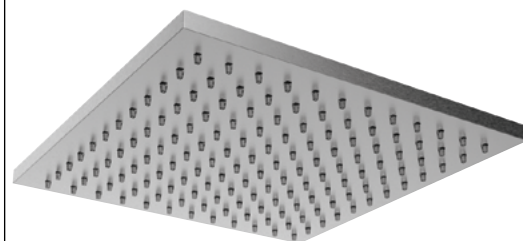

E044069

SQUARE 316 EMOTION SHOWER HEAD