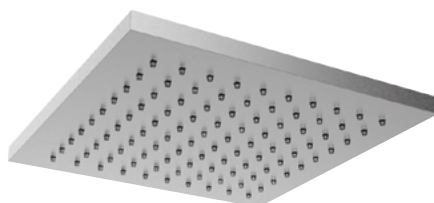

E044234

SQUARE 316 EMOTION SHOWER HEAD