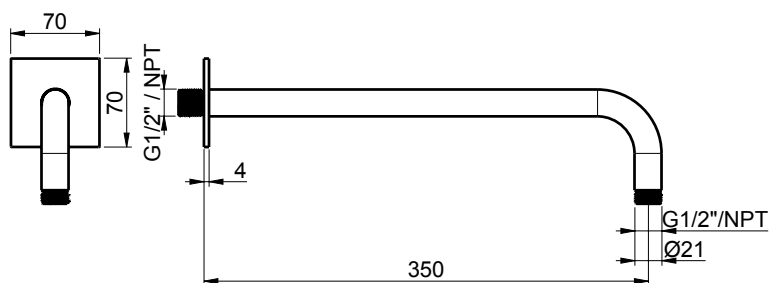

Product Type: **Shower Arms**  
 Product Code: **E021095**  
 Product Name: **Wall arm L350 mm**

Description: *Braccio parete con rosone quadro*  
*Wall arm with square rosette*

Dimensions: L 350 mm  
 Material: Acciaio 316 | 316 Stainless Steel

## DIMENSIONS