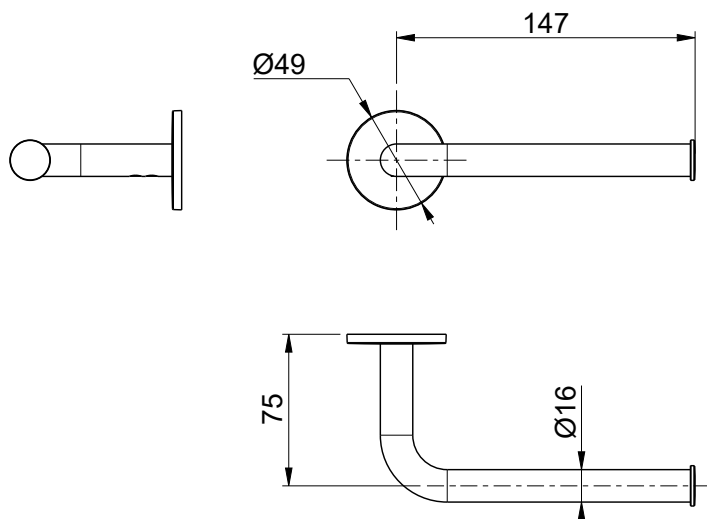

DIMENSIONS