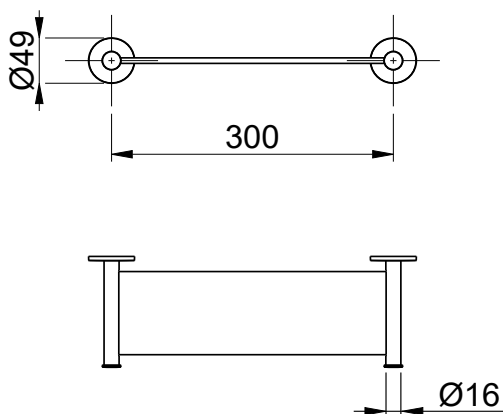

Product Type: **Shower Accessories**  
 Product Code: **E300003**  
 Product Name: **Soap&Beauty Holder**

Description: Mensola Portasapone  
*Soap&Beauty Holder*

Dimensions: 300x120x49 mm  
 Material: ottone | brass

## DIMENSIONS