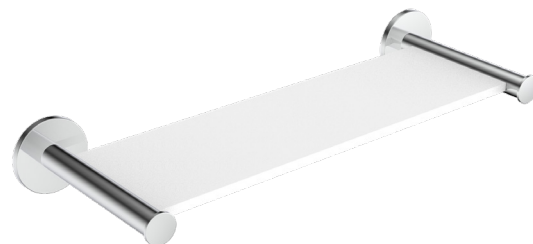

Product Type: **Shower Accessories**
Product Code: **E300003**
Product Name: **Soap&Beauty Holder**

Description: Mensola Portasapone
Soap&Beauty Holder

Dimensions: 300x120x49 mm
Material: ottone | brass

Notes:

Functions: