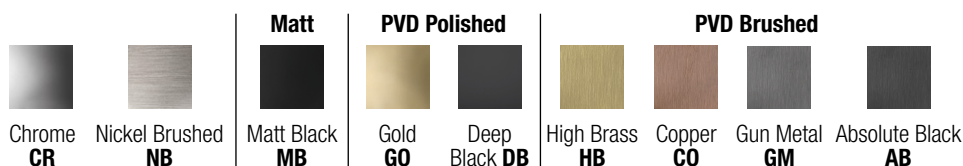

Product Type: **Shower Accessories**  
 Product Code: **E300003**  
 Product Name: **Soap&Beauty Holder**

Description: Mensola Portasapone  
*Soap&Beauty Holder*

Dimensions: 300x120x49 mm  
 Material: ottone | brass

Notes:

Functions:

Finishes: