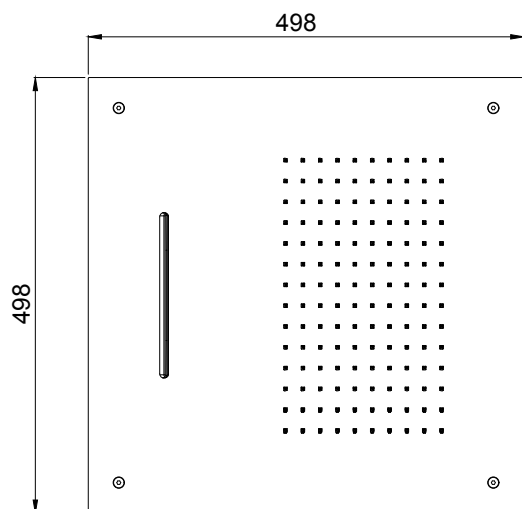

DIMENSIONS