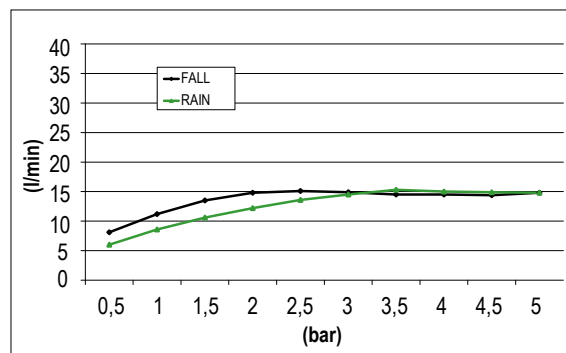

Product Type: **Built-In Head Shower**

Product Code: **E044109**

Product Name: **Square Temptation**

Description: Soffione a incasso
Built-in Head Shower

Dimensions: 500x500 mm

Material: Acciaio 316 | 316 Stainless Steel

Copper
316 CO

Gun Metal
316 GM

Absolute Black
316 AB

Finishes:

DIMENSIONS

FLOWRATE

MIN: 1 bar | MAX: 5 bar | BEST: 3 bar

PRODUCT CARE