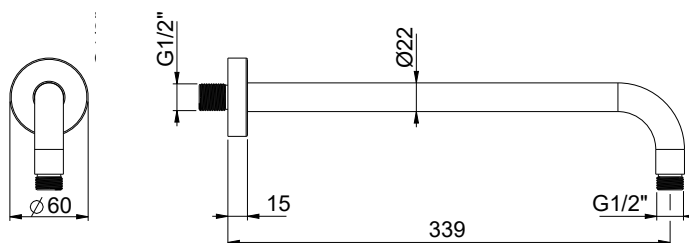

Product Type: **Shower Arm**  
Product Code: **E021128**  
Product Name: **Wall Arm L 340 mm**

Description: Braccio doccia con rosone tondo L 340 mm  
*Wall arm shower with round rosette L 340 mm*

Dimensions: Ø 22mm - L340 mm

Material: Ottone | Brass

Notes:

Functions:

1 Way

Chrome  
**CR**

Finishes:

## DIMENSIONS

Product Type: **Shower Arm**  
 Product Code: **E021115**  
 Product Name: **Wall Arm L 420 mm**

Description: Braccio doccia con rosone tondo L 420 mm  
*Wall arm shower with round rosette L 420 mm*

Dimensions: L420 mm  
 Material: Ottone | Brass

Notes:

Functions:

1 Way

Finishes:

Chrome  
**CR**

Nichel Brushed  
**BS**

**Matt Colours**