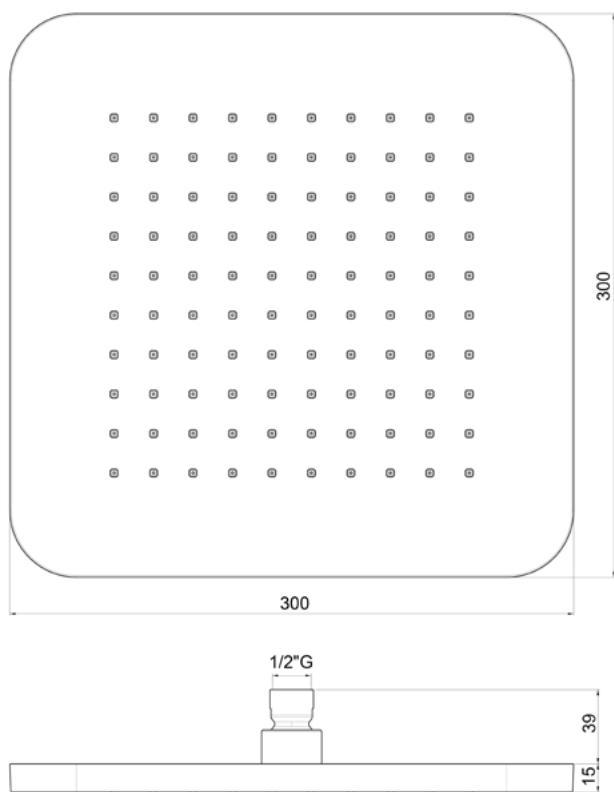

Product Type: **Emotion Head Shower**  
 Product Code: **E044244**  
 Product Name: **Kuky Emotion 300**  
 Description: *Soffione Emotion Kuky*  
*Kuky Emotion Head Shower*  
 Dimensions: 300x300 mm  
 Material: ABS

## DIMENSIONS