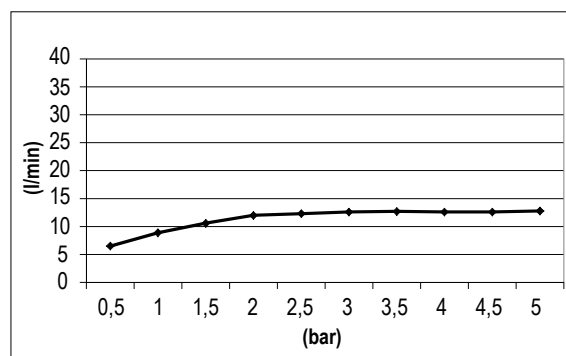

Product Type: **Built-In Head Shower**
 Product Code: **E044170**
 Product Name: **Round Temptation**

Description: Soffione a incasso
Built-in Head Shower

Dimensions: Ø280 mm
 Material: Stainless Steel

Note: connessioni | *connections* **G1/2" / NPT**
 Notes: **telaio** incasso e kit di connessione inclusi | *built-in frame* and *connection kit* included
completamente ispezionabile | *completely inspectionable*

DIMENSIONS

FLOWRATE

MIN: 1 bar | MAX: 5 bar | BEST: 3 bar

PRODUCT CARE

To avoid damages to the purchased equipment, please observe the following recommendations for use:

- Clean the plumbing before connecting the device.
- Periodically clean the water blade to avoid any limestone deposits that could compromise the good functioning.