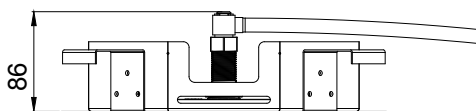

Product Type: **Built-In Head Shower**
 Product Code: **E044170**
 Product Name: **Round Temptation**

Description: Soffione a incasso
Built-in Head Shower

Dimensions: Ø280 mm
 Material: Stainless Steel

Note: connessioni | *connections* **G1/2" / NPT**
 Notes: **telaio** incasso e kit di connessione inclusi | *built-in frame* and *connection kit* included
completamente ispezionabile | *completely inspectionable*

DIMENSIONS

FLOWRATE

MIN: 1 bar | MAX: 5 bar | BEST: 3 bar

PRODUCT CARE

To avoid damages to the purchased equipment, please observe the following recommendations for use:

- Clean the plumbing before connecting the device.
- Periodically clean the water blade to avoid any limestone deposits that could compromise the good functioning.