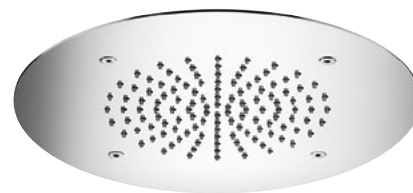

Product Type: **Built-In Head Shower**
 Product Code: **E044170**
 Product Name: **Round Temptation**

Description: Soffione a incasso
Built-in Head Shower

Dimensions: Ø280 mm
 Material: Stainless Steel

Note: connessioni | *connections* **G1/2" / NPT**
 Notes: **telaio** incasso e kit di connessione inclusi | *built-in frame* and *connection kit* included
completamente ispezionabile | *completely inspectionable*

Functions:  1 Way |  Rain

Finishes:

Stainless Steel		Matt Colours		PVD Polished		PVD Brushed			
									
Mirror MS	Brushed BS	Matt Black MB	Matt White WM	Gold GO	DeepBlack DB	High Brass HB	Copper CO	Gun Metal GM	Absolute Black AB