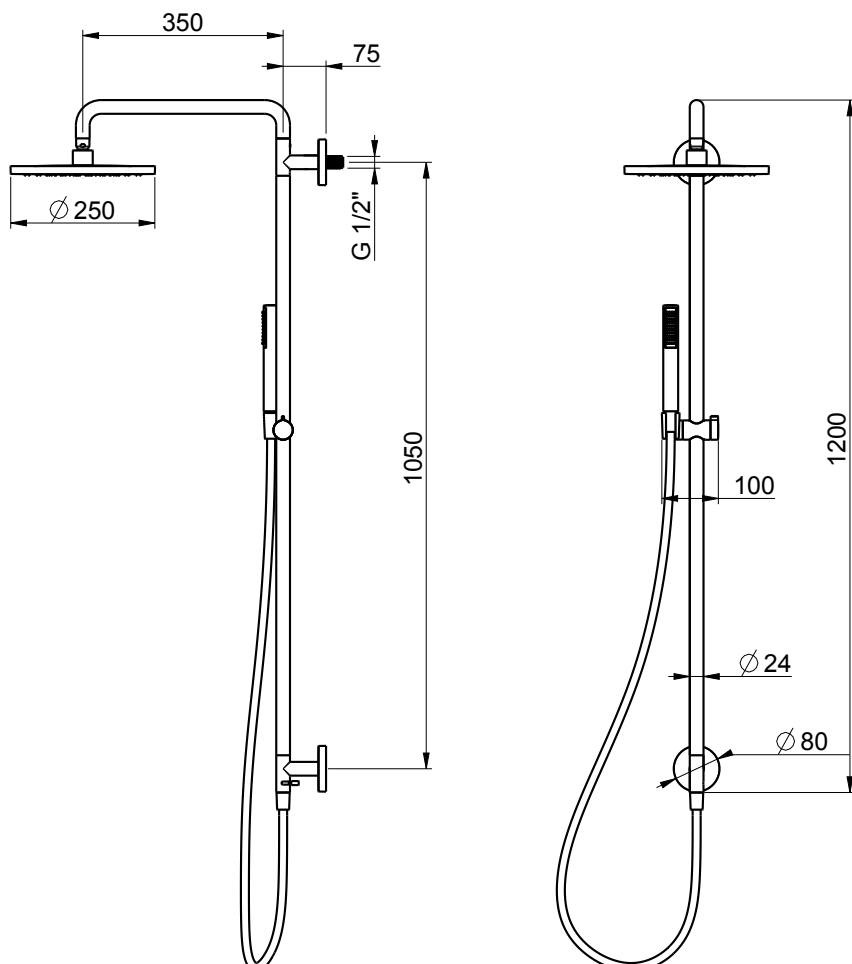

Product Type: **Column**  
 Product Code: **E170004**  
 Product Name: **Fluid Shower Column**

Description: Colonna Fluid con presa acqua inferiore  
*Fluid Column with lower water inlet*

Dimensions: 1200 mm  
 Material: Brass - ABS

Note: con soffione Emotion in abs Ø250, doccia Ø26mm  
 Notes: with abs Emotion head shower Ø250, Ø26mm hand shower

Functions:  1 Way |  Rain

Finishes:  Chrome  
**CR**

**DIMENSIONS**