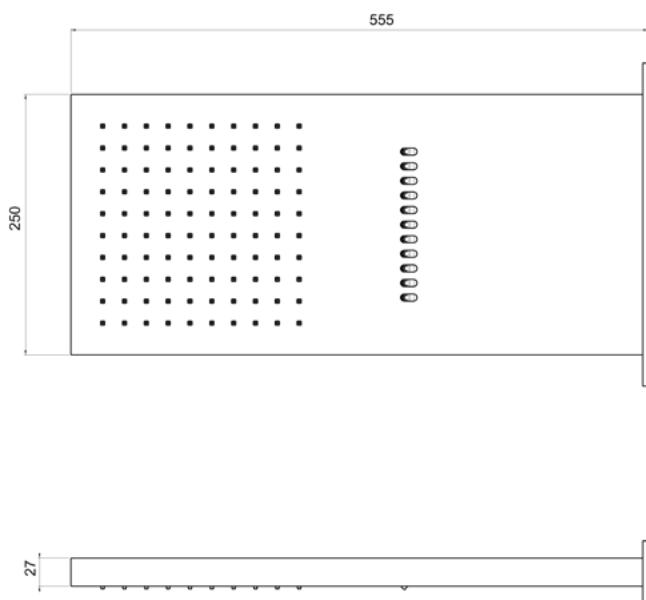

DIMENSIONS