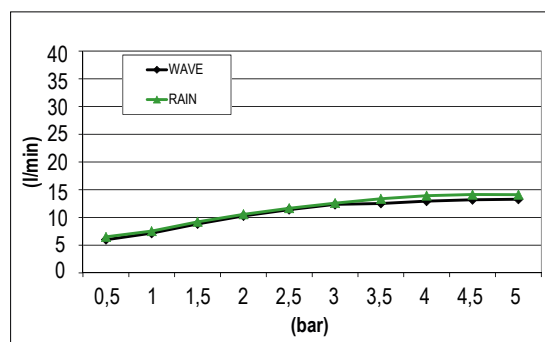

Product Type: **Wall Mounted Head Shower**
Product Code: **E044243**
Product Name: **Comfort Wave**
Description: *Soffione a parete*
Wall Mounted Head Shower
Dimensions: 550 x 250 mm
Material: Stainless Steel

Note:
Notes:

Functions:

Finishes:

Stainless Steel

Mirror
MS

Brushed
BS

Painted

Matt Black
MB

Matt White
WM

DIMENSIONS

FLOWRATE