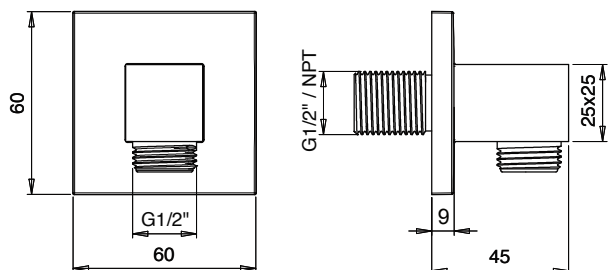

Product Type: **Water Outlet**
Product Code: **E095001**
Product Name: **Water Outlet**
Description: presa acqua senza supporto - rosone quadro
water outlet without stand - square rosette
Dimensions: rosette 60x60 mm
Material: Ottone | Brass

Functions: 
1 Way
Finishes: 
Chrome
CR

DIMENSIONS

PRODUCT CARE

To avoid damages to the purchased equipment, please observe the following recommendations for use:

- Clean the plumbing before connecting the device.
- Periodically clean the water blade to avoid any limestone deposits that could compromise the good functioning.