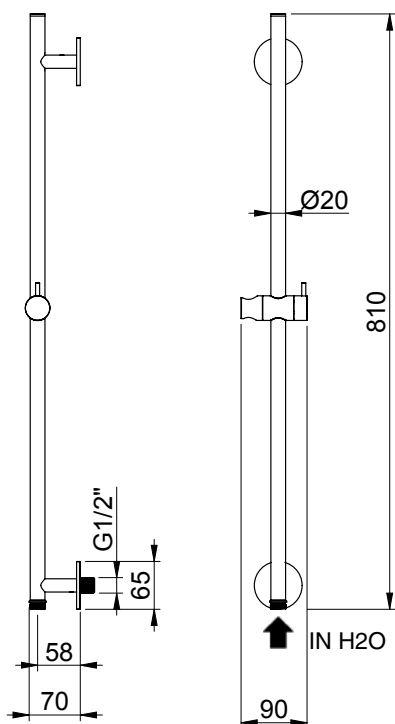

Product Type: **Slidebar**  
 Product Code: **E087068**  
 Product Name: **Slidebar with Round rosettes**  
 Description: Saliscendi con presa acqua integrata  
*Slidebar with inner water outlet*  
 Dimensions: L 810 mm  
 Material: Acciaio 316 | 316 Stainless Steel

## DIMENSIONS

## RELATED PRODUCTS

Easysteel hand shower  
**E082095** | L350 mm

316 stainless steel pvc flex  
**C084021** | L150 mm

316 stainless steel flex  
**C084052** | L150 mm