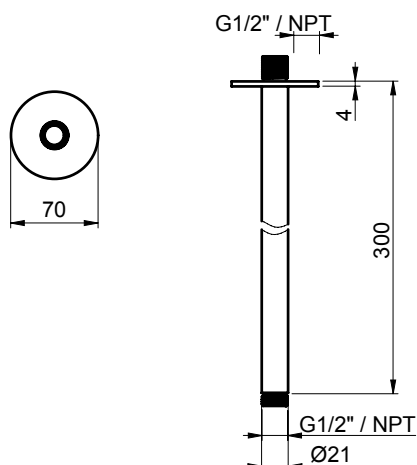

Product Type: **Shower Arms**  
 Product Code: **E021092**  
 Product Name: **Ceiling arm L300 mm**

Description: Braccio a soffitto con rosone tondo  
*Ceiling arm with round rosette*

Dimensions: L 300 mm

## DIMENSIONS