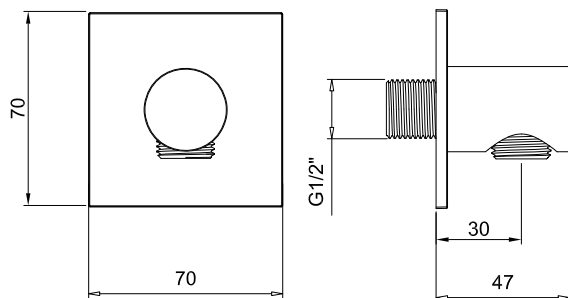

DIMENSIONS