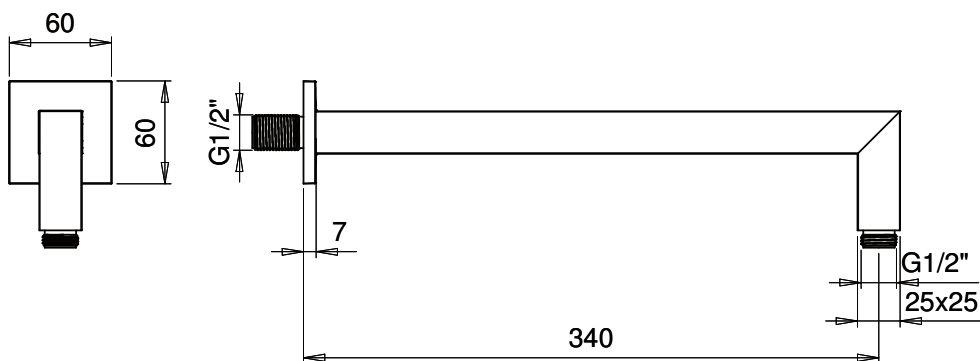

## Square

*Square*

with square rose, 25x25, L340, brass material

*con rosone quadro, 25x25, lunghezza 340, materiale ottone*

## MEASURES AND FLOWRATE

Measurement shown are expressed in millimetres.

*Le misure riportate sono espresse in millimetri.*