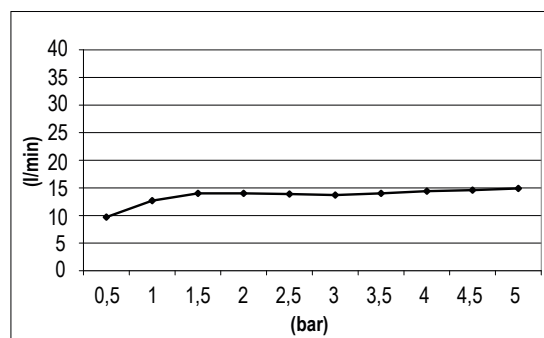

Product Type: **Emotion Head Shower**
Product Code: **E044069**
Product Name: **Square Emotion Head Shower**

Description: Soffione con braccio
Arm Head Shower

Dimensions: 300 x 300 mm
Material: Acciaio 316 | 316 Stainless Steel

Note: connessioni | *connections* **G1/2" / NPT**
Notes: **completamente ispezionabile** | *completely inspectionable*

Functions:

Finishes:

Stainless Steel

316 AISI

316 PVD Brushed

High Brass
316 HB

Copper
316 CO

Gun Metal
316 GM

Absolute Black
316 AB

DIMENSIONS

FLOWRATE