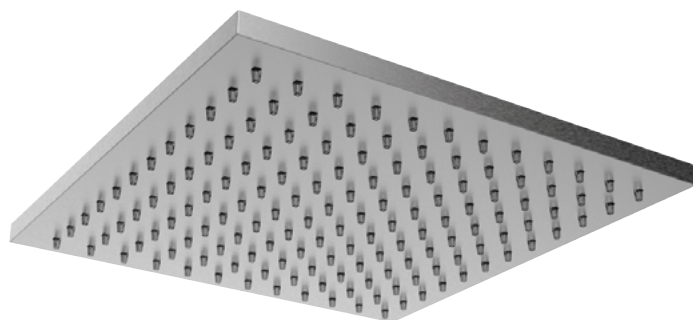

Product Type: **Emotion Head Shower**
 Product Code: **E044069**
 Product Name: **Square Emotion Head Shower**

Description: Soffione con braccio
Arm Head Shower

Dimensions: 300 x 300 mm
 Material: Acciaio 316 | 316 Stainless Steel

Note: connessioni | *connections* **G1/2" / NPT**
 Notes: **completamente ispezionabile** | *completely inspectionable*

Functions:

Finishes:

Stainless Steel

316 AISI

316 PVD Brushed

High Brass
316 HB

Copper
316 CO