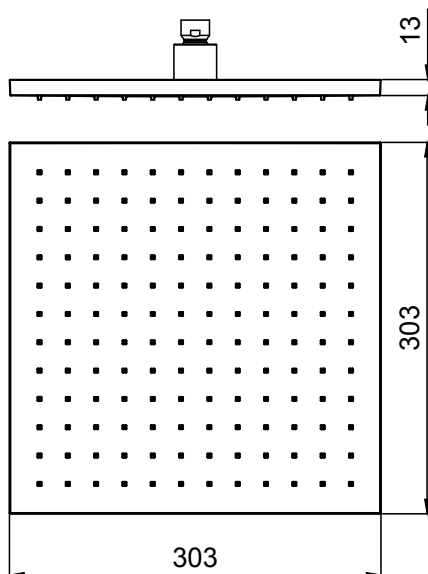

DIMENSIONS