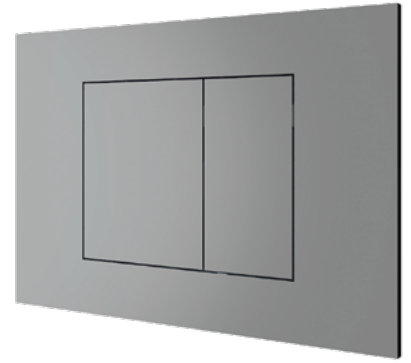

Product Type: **WC plate**
 Product Code: **E330001**
 Product Name: **placca WC**
 Description: -
 Dimensions: 245x165 mm
 Material: Acciaio | Stainless Steel

Notes: **Compatibile con i modelli:**
GEBERIT SIGMA8 /UP720, SIGMA12 /UP320 e ALPHA 8
TECE: OCTA II

Functions: *Compatible with:*
GEBERIT SIGMA8 /UP720, SIGMA12/UP320 and ALPHA 8
TECE OCTA II

Finishes:

Stainless Steel		Matt Colours		PVD Polished		PVD Brushed			
									
Mirror MS	Brushed BS	Matt Black MB	Matt White WM	Gold GO	Deep Black DB	High Brass HB	Copper CO	Gun Metal GM	Absolute Black AB