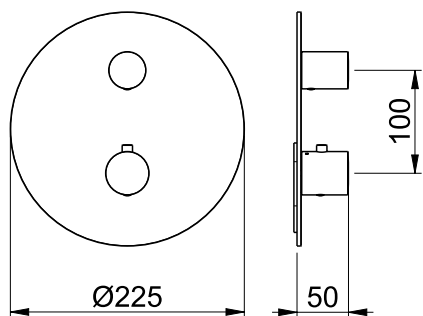

Product Type: **Water Control**
 Product Code: **E180041**
 Product Name: **Estetiche per High Flow**
 Description: *Estetiche maniglia tonda placca tonda*
Round handle with round plate trim set
 Dimensions: **placca Ø 225 mm**
 Material: *plate Ø 225mm*

Functions:

			
High Flow	Thermostatic	1 - way	2 - way

Finishes:

Chrome		Nichel Brushed		Matt Colours		PVD Polished		PVD Brushed			
											
CR	NB	MB	WM	GO	DB	HB	CO	GM	AB		

DIMENSIONS

TO GO WITH

 **E176001** modulo incasso termostatico con 1 vitone
 thermostatic concealed module with 1 valve