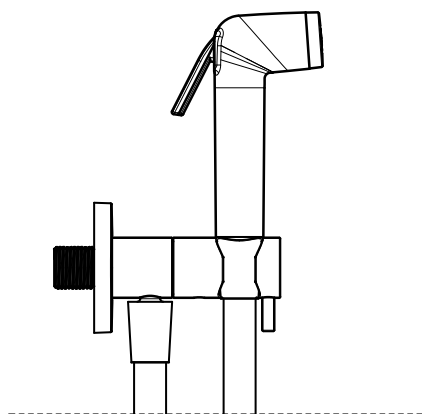

DIMENSIONS