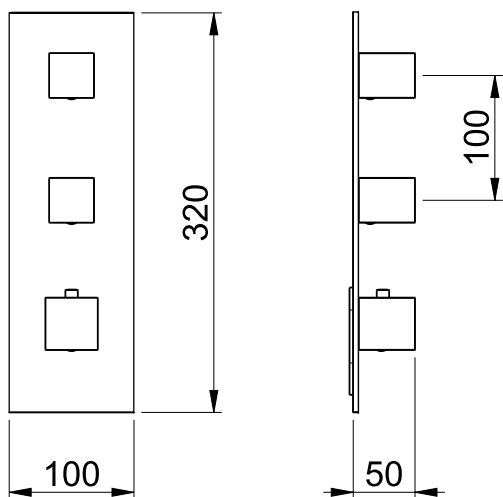

Product Type: **Water Control**
 Product Code: **E180062**
 Product Name: **Estetiche per High Flow**
 Description: *Estetiche maniglia quadra placca quadra*
Square handle with square plate trim set
 Dimensions: *placca 100x320 mm*
 Material: *plate 100x320 mm*

Functions:

High Flow	Thermostatic	2 - way	3 - way	4 - way

Finishes:

Chrome		Nichel Brushed		Matt Colours		PVD Polished		PVD Brushed		
CR	NB	MB	WM	GO	DB	HB	CO	GM	AB	

DIMENSIONS

TO GO WITH

- 

E176002 modulo incasso termostatico con 2 vitoni
 thermostatic concealed module with 2 valves

- 

E176303 modulo incasso termostatico con 1 deviatore e 1 vitone
 thermostatic concealed module with 1 diverter and 1 valve

- 

E176504 modulo incasso termostatico con 2 deviatori
 thermostatic concealed module with 2 diverters