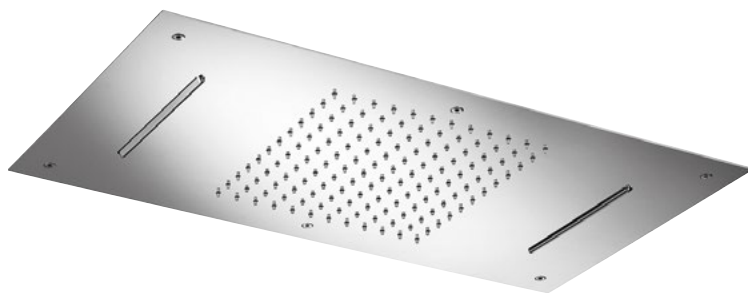

Product Type: **Built-In Head Shower**
 Product Code: **E044110**
 Product Name: **Rectangular XXL Multifunction**

Description: Soffione a incasso
Built-in Head Shower

Dimensions: 700x380 mm
 Material: Stainless Steel

Note: connessioni | *connections* **G1/2" / NPT**
 Notes: **telaio incasso e kit di connessione inclusi** | *built-in frame and connection kit included*
completamente ispezionabile | *completely inspectable*
 include kit fissaggio **security fix** per soffioni pesanti | *includes security fix kit for heavy shower heads*

Functions: 2 Way | Rain | Cascade

Finishes: **Stainless Steel** | **Matt Colours** | **PVD Polished** | **PVD Brushed**

Mirror MS	Brushed BS	Matt Black MB	Gold GO	DeepBlack DB	High Brass HB	Copper CO	Gun Metal GM	Absolute Black AB