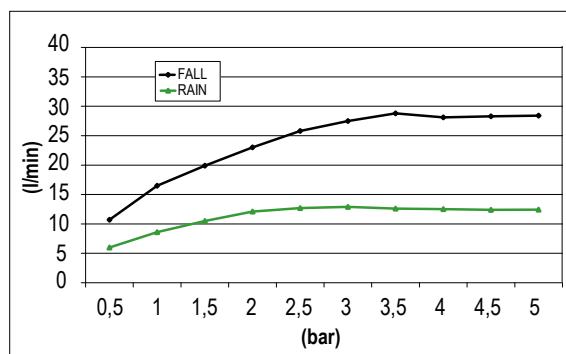

Product Type: **Built-In Head Shower**
 Product Code: **E044110**
 Product Name: **Rectangular XXL Multifunction**

Description: Soffione a incasso
Built-in Head Shower

Dimensions: 700x380 mm
 Material: Stainless Steel

DIMENSIONS

FLOWRATE

MIN: 1 bar | MAX: 5 bar | BEST: 3 bar

PRODUCT CARE

To avoid damages to the purchased equipment, please observe the following recommendations for use:

- Clean the plumbing before connecting the device.
- Periodically clean the water blade to avoid any limestone deposits that could compromise the good functioning.