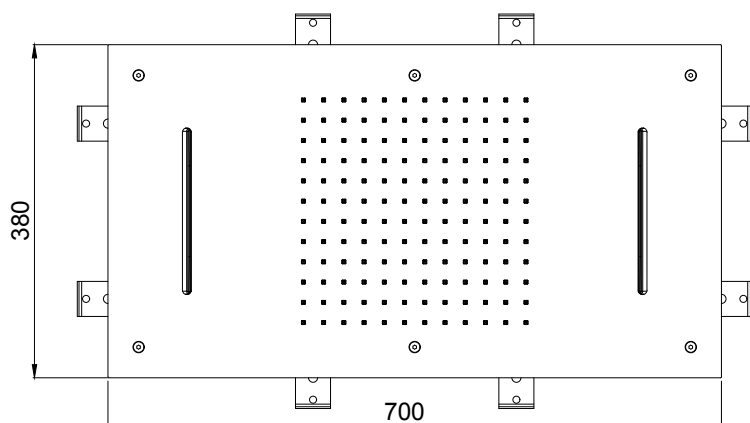

Product Type: **Built-In Head Shower**
 Product Code: **E044110**
 Product Name: **Rectangular XXL Multifunction**

Description: Soffione a incasso
Built-in Head Shower

Dimensions: 700x380 mm
 Material: Stainless Steel

Note: connessioni | *connections* **G1/2" / NPT**
 Notes: **telaio incasso e kit di connessione inclusi** | *built-in frame and connection kit included*
completamente ispezionabile | *completely inspectable*
 include kit fissaggio **security fix** per soffioni pesanti | *includes security fix kit for heavy shower heads*

DIMENSIONS

FLOWRATE

MIN: 1 bar | MAX: 5 bar | BEST: 3 bar

PRODUCT CARE

To avoid damages to the purchased equipment, please observe the following recommendations for use:

- Clean the plumbing before connecting the device.
- Periodically clean the water blade to avoid any limestone deposits that could compromise the good functioning.