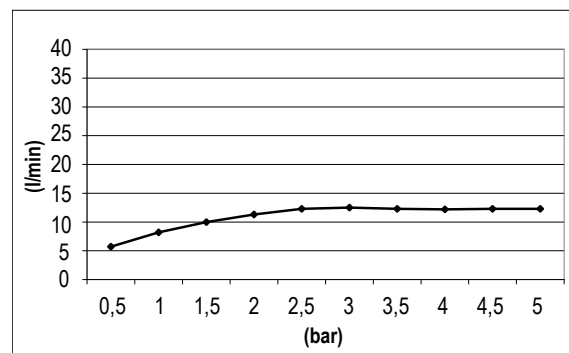

Product Type: **Built-In Head Shower**
 Product Code: **E044048**
 Product Name: **Round Temptation**

Description: Soffione a incasso
Built-in Head Shower

Dimensions: Ø380 mm
 Material: Stainless Steel

Note: connessioni | *connections* **G1/2" / NPT**
 Notes: **telaio** incasso e kit di connessione inclusi | *built-in frame* and *connection kit* included
completamente ispezionabile | *completely inspectionable*

Functions: 1 Way | Rain

Finishes:

Stainless Steel		Matt Colours		PVD Polished		PVD Brushed			
MS	BS	MB	WM	GO	DB	HB	CO	GM	AB

DIMENSIONS

FLOWRATE

MIN: 1 bar | MAX: 5 bar | BEST: 3 bar

PRODUCT CARE

To avoid damages to the purchased equipment, please observe the following recommendations for use: