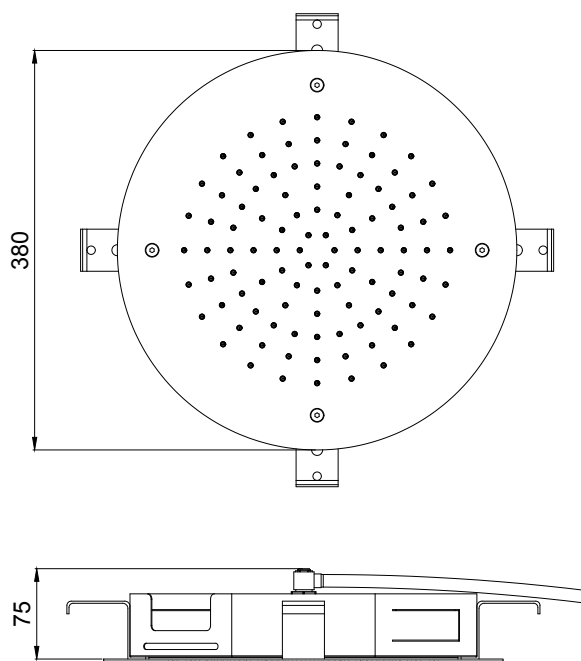

Product Type: **Built-In Head Shower**
 Product Code: **E044048**
 Product Name: **Round Temptation**

Description: Soffione a incasso
Built-in Head Shower

Dimensions: Ø380 mm
 Material: Stainless Steel

Note: connessioni | *connections* **G1/2" / NPT**
 Notes: **telaio** incasso e kit di connessione inclusi | *built-in frame* and *connection kit* included
completamente ispezionabile | *completely inspectionable*

Functions: 1 Way | Rain

Finishes:

Stainless Steel		Matt Colours		PVD Polished		PVD Brushed			
MS	BS	MB	WM	GO	DB	HB	CO	GM	AB

DIMENSIONS

FLOWRATE

MIN: 1 bar | MAX: 5 bar | BEST: 3 bar

PRODUCT CARE

To avoid damages to the purchased equipment, please observe the following recommendations for use: