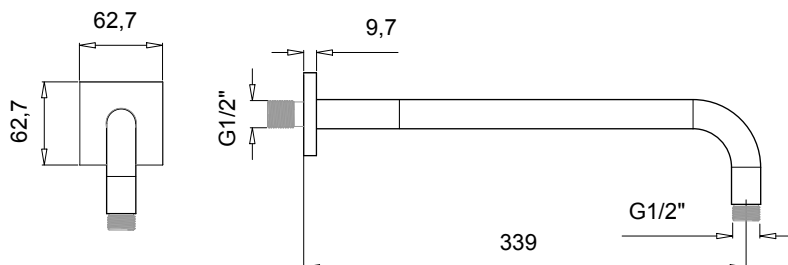

Product Type: **Shower Arm**  
Product Code: **E021124**  
Product Name: **Wall Arm L 340 mm**

Description: Braccio doccia con rosone quadro L 340 mm  
*Wall arm shower with square rosette L 340 mm*

Dimensions: Ø 22mm - L340 mm

## DIMENSIONS