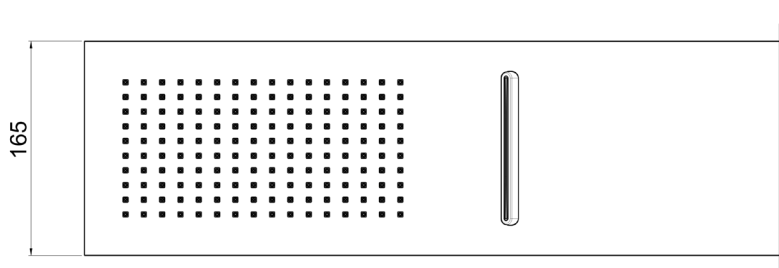

Product Type: **Wall Mounted Head Shower**  
 Product Code: **E044199**  
 Product Name: **Smart Dual Flow**

Description: Soffione a parete  
*Wall Mounted Head Shower*

Dimensions: 537 x 165 mm  
 Material: Stainless Steel

## DIMENSIONS