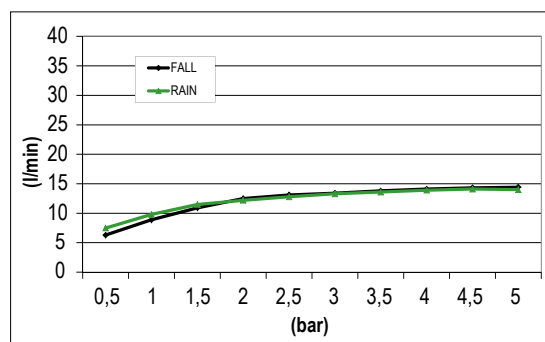

Product Type: **Wall Mounted Head Shower**
Product Code: **E044199**
Product Name: **Smart Dual Flow**

Description: Soffione a parete
Wall Mounted Head Shower

Dimensions: 537 x 165 mm
Material: Stainless Steel

Note:
Notes:

Functions:

2 Way

Rain

Cascade

Finishes:

Stainless Steel

Mirror
MS

AISI
316

Painted

Matt Black
MB

Matt White
WM

PVD Polished

Gold
GO

Deep Grey
DG

316 PVD Brushed

High Brass
316 HB

Copper
316 CO

Gun Metal
316 GM

DIMENSIONS

FLOWRATE