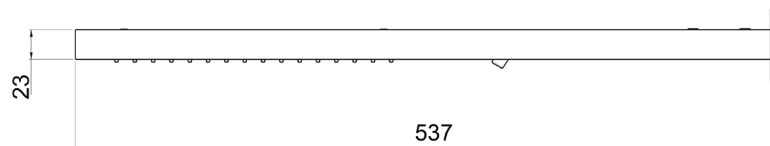

Product Type: **Wall Mounted Head Shower**  
 Product Code: **E044199**  
 Product Name: **Smart Dual Flow**

Description: Soffione a parete  
*Wall Mounted Head Shower*

Dimensions: 537 x 165 mm  
 Material: Stainless Steel

## DIMENSIONS