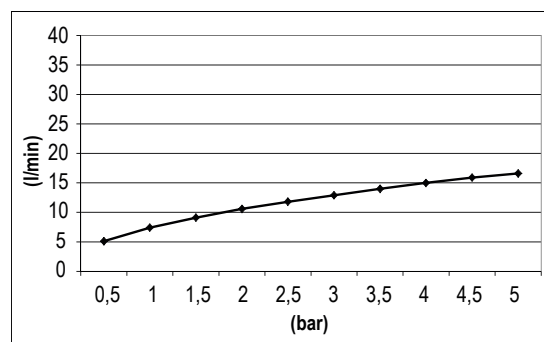

Product Type: **Hand Showers**
Product Code: **E082094**
Product Name: **Thin**
Description: Doccia Monogetto
Monojet Hand Shower
Dimensions: Ø 29x16mm | H186mm
Material: Ottone | *Brass*

Note: doccia tubolare monogetto
Notes: *monojet hand shower*

Functions:

Finishes:

		Painted		PVD Polished		PVD Brushed		
Chrome CR	Nichel Brushed BS							
		Matt Black MB	Matt White WM	Gold GO	Deep Grey DG	High Brass HB	Copper CO	Gun Metal GM

DIMENSIONS

FLOWRATE