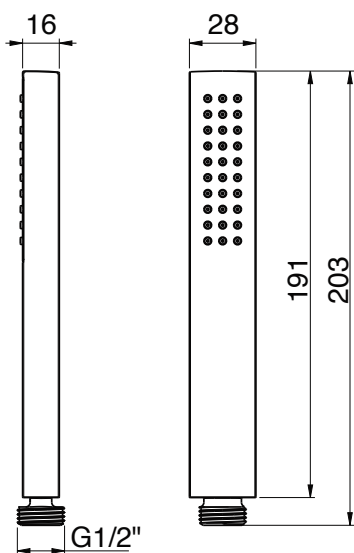

Product Type: **Hand Showers**
 Product Code: **E082094**
 Product Name: **Thin**
 Description: Doccia Monogetto
Monojet Hand Shower
 Dimensions: Ø 29x16mm | H186mm
 Material: Ottone | *Brass*

Note: doccia tubolare monogetto
 Notes: *monojet hand shower*

Functions:  

Finishes:

		Painted		PVD Polished		PVD Brushed		
Chrome CR	Nichel Brushed BS							
		Matt Black MB	Matt White WM	Gold GO	Deep Grey DG	High Brass HB	Copper CO	Gun Metal GM

DIMENSIONS

FLOWRATE