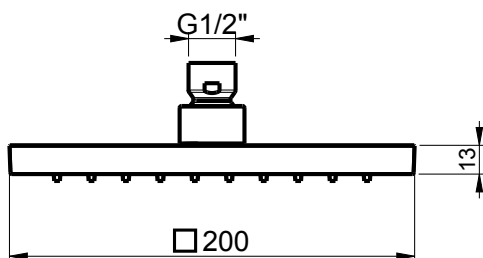

Product Type: **Emotion Head Shower**  
 Product Code: **E044078**  
 Product Name: **Square Emotion 200**  
 Description: Soffione Quadro L200mm  
 Square Emotion Head Shower L200mm  
 Dimensions: L200 mm

Note: con cartuccia che ottimizza l'esperienza della doccia, attacco 1/2" gas  
 Notes: water cartridge system to maximize your shower experience, 1/2" gas connection

Functions:  1 Way |  Rain

Finishes:

## DIMENSIONS