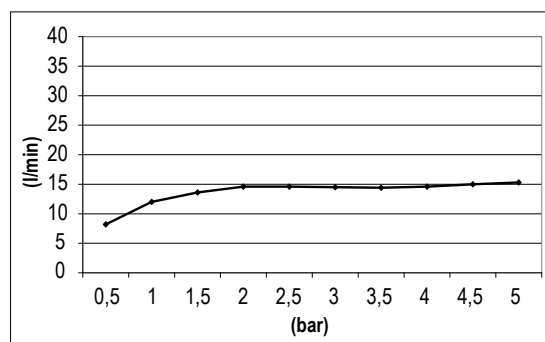

Product Type: **Emotion Head Shower**
Product Code: **E044078**
Product Name: **Square Emotion 200**
Description: Soffione Quadro L200mm
Square Emotion Head Shower L200mm
Dimensions: L200 mm

Note: con cartuccia che ottimizza l'esperienza della doccia, attacco 1/2" gas
Notes: water cartridge system to maximize your shower experience, 1/2" gas connection

Functions: 1 Way | Rain

Finishes:

		Painted		PVD Polished		PVD Brushed		
Chrome CR	Nichel Brushed BS							
		Matt Black MB	Matt White WM	Gold GO	Deep Grey DG	High Brass HB	Copper CO	Gun Metal GM

DIMENSIONS

FLOWRATE