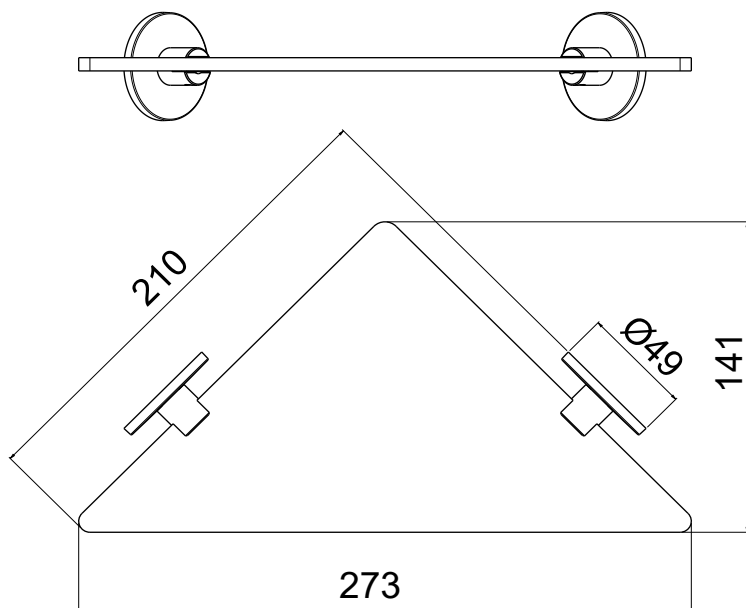

DIMENSIONS