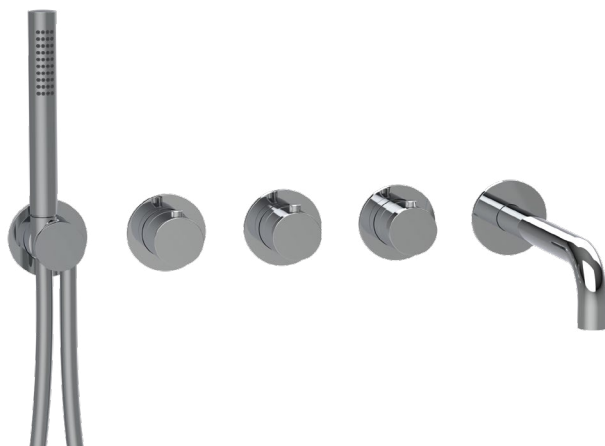

Product Type: **Thermostat Modular**  
 Product Code: **E180136**  
 Product Name: **Estetiche per versione termostatica 2 vie**  
**2 way trim set for thermostat version**

Description: estetica termostatica bordo vasca rosoni quadri e maniglie tonde 2 vie con doccia  
*2 way thermostat square rosettes and round handles trim set with hand shower for bathtub*

Dimensions: rosoni | rosettes Ø 70 mm  
 Material: ottone | brass

Notes: da abbinare con: **E169000** incasso termostatico 2 vie flessibile\* con attacco speciale, non possono essere installati flessibili con attacco standard  
 le estetiche possono essere installate su entrambi i moduli incasso verticale e orizzontale

*to combine with: **E169000** 2-way thermostat concealed module flexible hose\* with special connection, hoses with standard connection cannot be installed the trim set can be installed on both vertical and horizontal concealed modules*

## DIMENSIONS

Product Type: **Thermostat Modular**  
 Product Code: **E180136**  
 Product Name: **Estetiche per versione termostatica 2 vie**  
**2 way trim set for thermostat version**

Description: estetica termostatica bordo vasca rosoni tonde e maniglie tonde 2 vie con doccia  
*2 way thermostat round rosettes and round handles trim set with hand shower for bathtub*