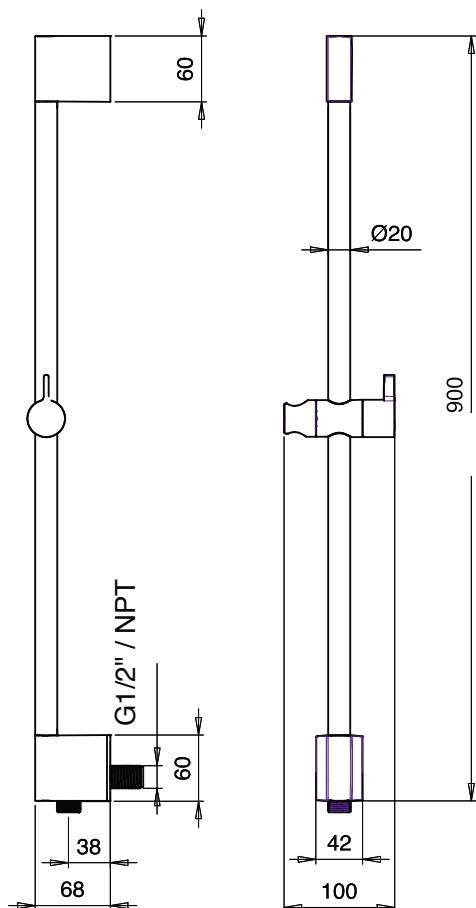

Product Type: **Slide Bar**
Product Code: **E087050**
Product Name: **Emotion Deep**
Description: Saliscendi con presa acqua integrata
Slide Bar with water outlet
Dimensions: L 900 mm
Material: Brass / ABS

Note:
Notes:

Functions:

1 Way

Rain

Finishes:

Chrome
CR

Nickel Brushed
NB

Painted

Matt Black
MB

Matt White
WM

PVD Polished

Gold
GO

Deep Grey
DG

DIMENSIONS