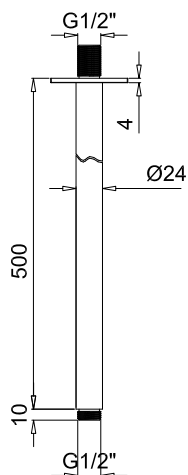

DIMENSIONS