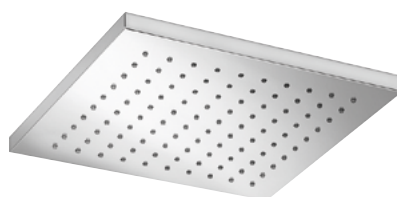

Product Type: **Shower Arm**
 Product Code: **E021110**
 Product Name: **Ceiling Arm L 500 mm**

Description: Braccio doccia con rosone quadro L 500 mm
Wall arm shower with square rosette L 500 mm

Dimensions: ø 24 mm - L500 mm

Material: Ottone | Brass

Notes:

Functions:

1 Way

Finishes:

Chrome
CR

Nichel Brushed
BS

Matt Colours

PACKING

10 pcs

RELATED PRODUCTS

E044077

SQUARE EMOTION SHOWER HEAD - ABS

E044078

SQUARE EMOTION SHOWER HEAD - OTTONE
- BRASS

E044220