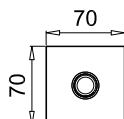

DIMENSIONS