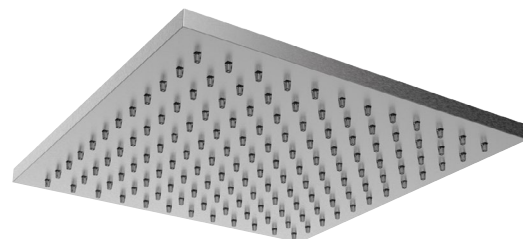

Product Type: **Shower Arms**
 Product Code: **E021101**
 Product Name: **Ceiling arm L200 mm**

Description: Braccio a soffitto con rosone quadro
Ceiling arm with square rosette

Dimensions: L 200 mm
 Material: Acciao 316 | 316 Stainless Steel

PACKING

1 pc

PRODOTTI CORRELATI | RELATED PRODUCTS

E044209

SQUARE 316 EMOTION SHOWER HEAD

E044234

SQUARE 316 EMOTION SHOWER HEAD

E044069