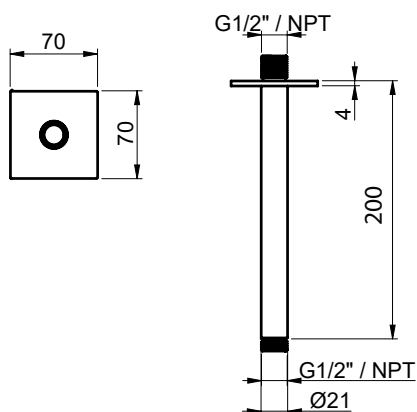

Product Type: **Shower Arms**
Product Code: **E021101**
Product Name: **Ceiling arm L200 mm**

Description: Braccio a soffitto con rosone quadro
Ceiling arm with square rosette

Dimensions: L 200 mm
Material: Acciao 316 | 316 Stainless Steel

Notes: -

Functions:

1 Way

Finishes:

Stainless Steel

316 AISI

316 PVD Brushed

High Brass
316 HB

Copper
316 CO

Gun Metal
316 GM

Absolute Black
316 AB

DIMENSIONS