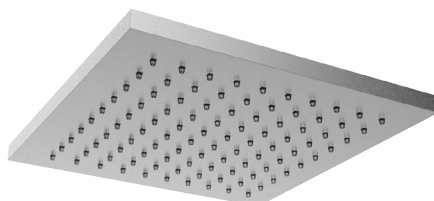

Product Type: **Shower Arms**
 Product Code: **E021101**
 Product Name: **Ceiling arm L200 mm**

Description: Braccio a soffitto con rosone quadro
Ceiling arm with square rosette

Dimensions: L 200 mm
 Material: Acciao 316 | 316 Stainless Steel

PACKING

1 pc

PRODOTTI CORRELATI | RELATED PRODUCTS

E044209

SQUARE 316 EMOTION SHOWER HEAD

E044234

SQUARE 316 EMOTION SHOWER HEAD

E044069