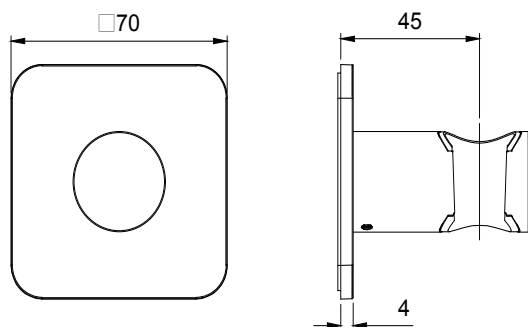

Product Type: **Wall Bracket**
 Product Code: **E120011**
 Product Name: **Kuky Wall Bracket**

Description: supporto doccia con rosone kuky
wall bracket with kuky rosette

Dimensions: rosette 70x70 mm

Material: Ottone | Brass

Note: con boccola di protezione in ABS
 Notes: *with cone protection in ABS*

Finishes:

DIMENSIONS

PRODUCT CARE

To avoid damages to the purchased equipment, please observe the following recommendations for use: