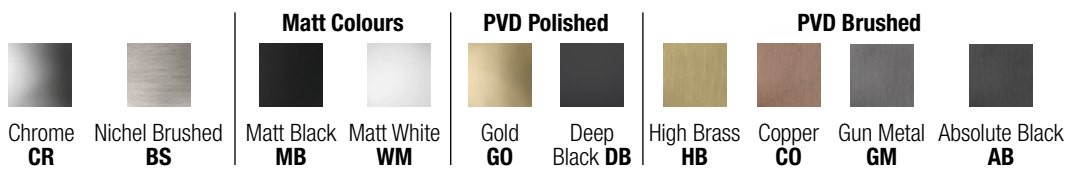

Product Type: **Wall Bracket**
Product Code: **E120011**
Product Name: **Kuky Wall Bracket**

Description: supporto doccia con rosone kuky
wall bracket with kuky rosette

Dimensions: rosette 70x70 mm

Material: Ottone | Brass

Note: con boccola di protezione in ABS
Notes: *with cone protection in ABS*

Finishes:

DIMENSIONS