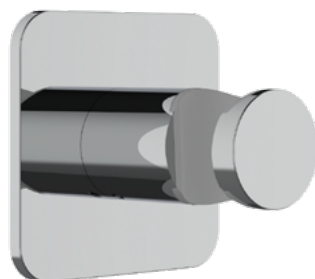

Product Type: **Wall Bracket**
 Product Code: **E120011**
 Product Name: **Kuky Wall Bracket**

Description: supporto doccia con rosone kuky
wall bracket with kuky rosette

Dimensions: rosette 70x70 mm

Material: Ottone | Brass

Note: con boccola di protezione in ABS
 Notes: *with cone protection in ABS*

Finishes:

DIMENSIONS

PRODUCT CARE

To avoid damages to the purchased equipment, please observe the following recommendations for use: