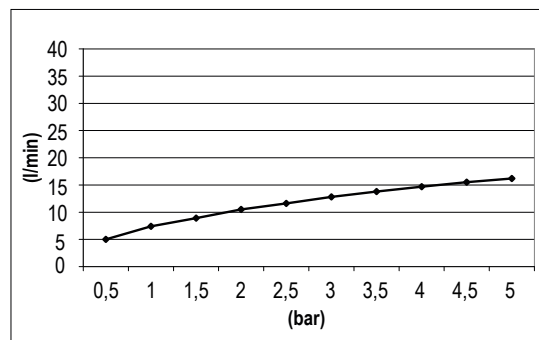

Product Type: **Hand Showers**
Product Code: **E082041**
Product Name: **Kuky**
Description: Doccia Monogetto
Monojet Hand Shower
Dimensions: Ø 28x14mm | H185mm
Material: ABS

Note: doccia tubolare monogetto
Notes: *monojet hand shower*

Functions: 1 Way | Rain

Finishes: Chrome
CR

DIMENSIONS

FLOWRATE