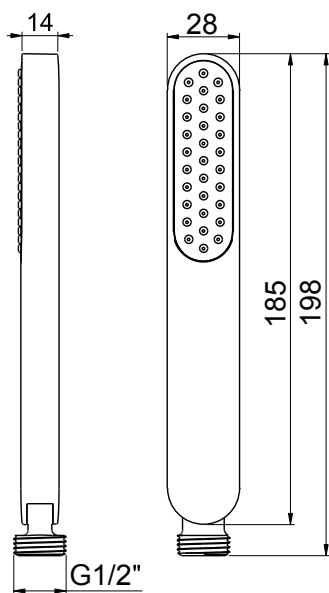

Product Type: **Hand Showers**  
 Product Code: **E082041**  
 Product Name: **Kuky**  
 Description: Doccia Monogetto  
*Monojet Hand Shower*  
 Dimensions: Ø 28x14mm | H185mm  
 Material: ABS

Note: doccia tubolare monogetto  
 Notes: *monojet hand shower*

Functions:  1 Way |  Rain

Finishes:  Chrome  
**CR**

## DIMENSIONS